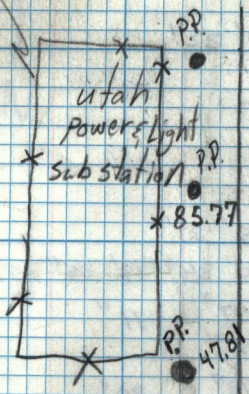

1-09-84

chain link fence

Midland dr (3500 w)

Weber CO.  
1963

16	15
21	22